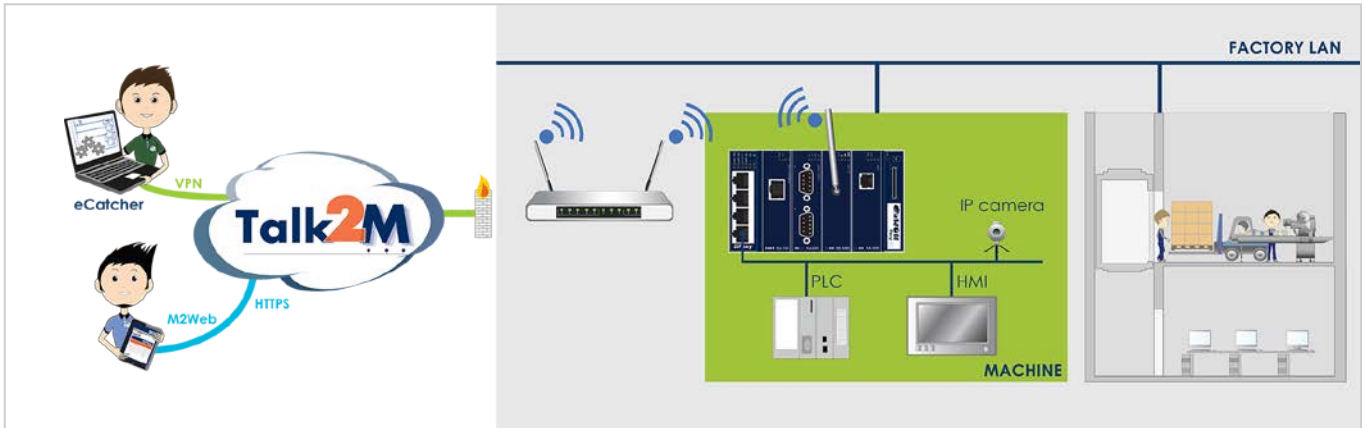

**Use WiFi to connect
your remote site.
Just what you need.**

WiFi

**Industrial
M2M Router &
Data gateway**

802.11 b,g,n WiFi/WLAN client for remote connection

More and more WLAN(WiFi) access points are available in the industry. WLAN access points allow Internet connectivity while avoiding connection on the factory/corporate LAN network. The eWON Flexy WiFi extension card provides a powerful backup Internet access for industrial M2M applications. WLAN technology offers free access, high bandwidth, easy deployment (no cabling) and facilitates security network management.

Connect your Flexy to a Factory WiFi/WLAN access point

Technical characteristics:

802.11 Features	
IEEE versions	802.11 b/g/n Single stream
Security	WPA2, WPA and WEP
Radio	
Frequency	Channels: 1 to 11 (inclusive)
Hardware	
Operating temperature	-25 to +70°C
Certifications	
CE	<p>Conform to: EMC directive 2004/108/EC R&TTE Directive 1999/05/EC RoHS Directive 2001/65/EU REACH compliant</p> <p>According to standards : EMC emission class A; EN301489-1; EN301489-17 Spectrum: EN300328 Safety: EN60950; EN62311</p>
FCC	Conform to FCC part 15c
IC	Conform to Industry Canada RSS-210
Japan	MIC Japan certification
Safety	Comform to EN60950-1; UL60950-1; CSA-C22.2 N° 60950-1-07 UL certified (File number #E350576)

Ordering Ref.:

FLB3271

About Flexy:

The eWON Flexy is the first industrial modular M2M router and data gateway designed for OEMs and system integrators. The flexibility allows remote devices to be linked in an environment where communication technologies are constantly changing, and lets you communicate universally with the most varied field equipment, regardless of the protocol used.